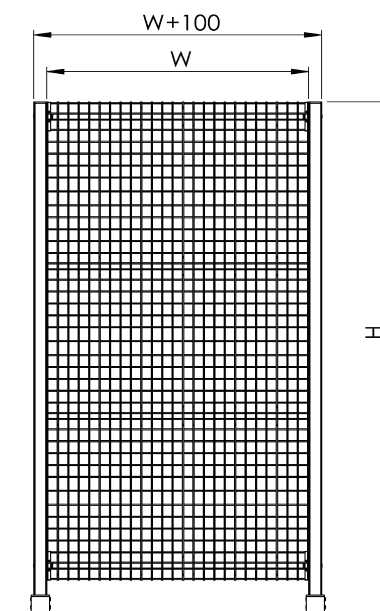

ECOFIX CONNECTION PART

STRONG POST STRUCTURE

MESH TOP SIDE GASKET OPTION

DOORS

Single Hinged Door 500-1200mm
 Double Hinged Door 1000-2400mm

Sliding Door 500-1200mm

Doors Lock Options: Standart lock is magnetic lock.
 Also door can be prepared according to preferred lock (Euchner, Pizzato,Sick, Pilz etc.)

TECHNICAL DETAILS

- Height(H): 2100mm
- Panel Width(W): 200...2000mm
- Mesh Size: 50x50mm
- Post tube size: 50x50x2mm
- Panel tube size: 25mm
- Standart Colour: Posts RAL9018, Panels RAL9005*
- *Panels and posts can be supplied in any other colour of your choice