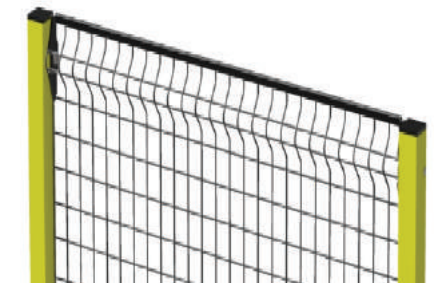

ECO FENCE SERIES
SIMPLE, ELEGANT, ECONOMIC

With Roldory's new frameless panels, get economical machine protection systems with high quality.
 --Panels can be assembled in minutes with Ecofix connection parts
 -- Strong post structure provides high durability.

ECOFIX CONNECTION PART

STRONG POST STRUCTURE

MESH TOP SIDE GASKET OPTION

DOORS

Single Hinged Door 500-1200mm
 Double Hinged Door 1000-2400mm

Sliding Door 500-1200mm

Doors Lock Options: Standart lock is magnetic lock.
 Also door can be prepared according to preferred lock (Euchner, Pizzato,Sick, Pilz etc.)

TECHNICAL DETAILS

- Height(H): 2100mm
- Panel Width(W): 200...2000mm
- Mesh Size: 50x50mm
- Post tube size: 50x50x2mm
- Panel tube size: 25mm
- Standart Colour: Posts RAL9018, Panels RAL9005*
- *Panels and posts can be supplied in any other colour of your choice