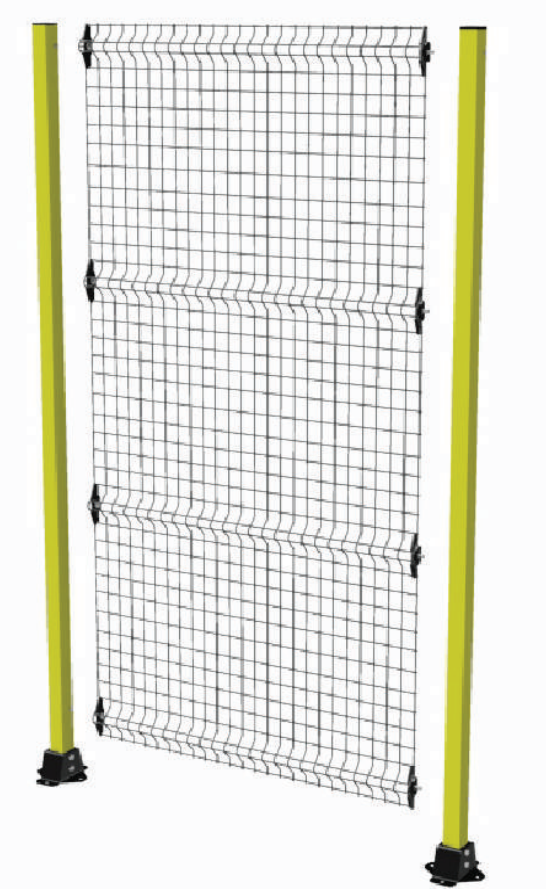

ECO FENCE SERIES
SIMPLE, ELEGANT, ECONOMIC

With Roldory's new frameless panels, get economical machine protection systems with high quality.
 --Panels can be assembled in minutes with Ecofix connection parts
 -- Strong post structure provides high durability.

ECOFIX CONNECTION PART

STRONG POST STRUCTURE

MESH TOP SIDE GASKET OPTION

DOORS

Single Hinged Door 500-1200mm
 Double Hinged Door 1000-2400mm

Sliding Door 500-1200mm

Doors Lock Options: Standart lock is magnetic lock.
 Also door can be prepared according to preferred lock (Euchner, Pizzato,Sick, Pilz etc.)

TECHNICAL DETAILS

- Height(H): 2100mm
- Panel Width(W): 200...2000mm
- Mesh Size: 50x50mm
- Post tube size: 50x50x2mm
- Panel tube size: 25mm
- Standart Colour: Posts RAL9018, Panels RAL9005*
- *Panels and posts can be supplied in any other colour of your choice